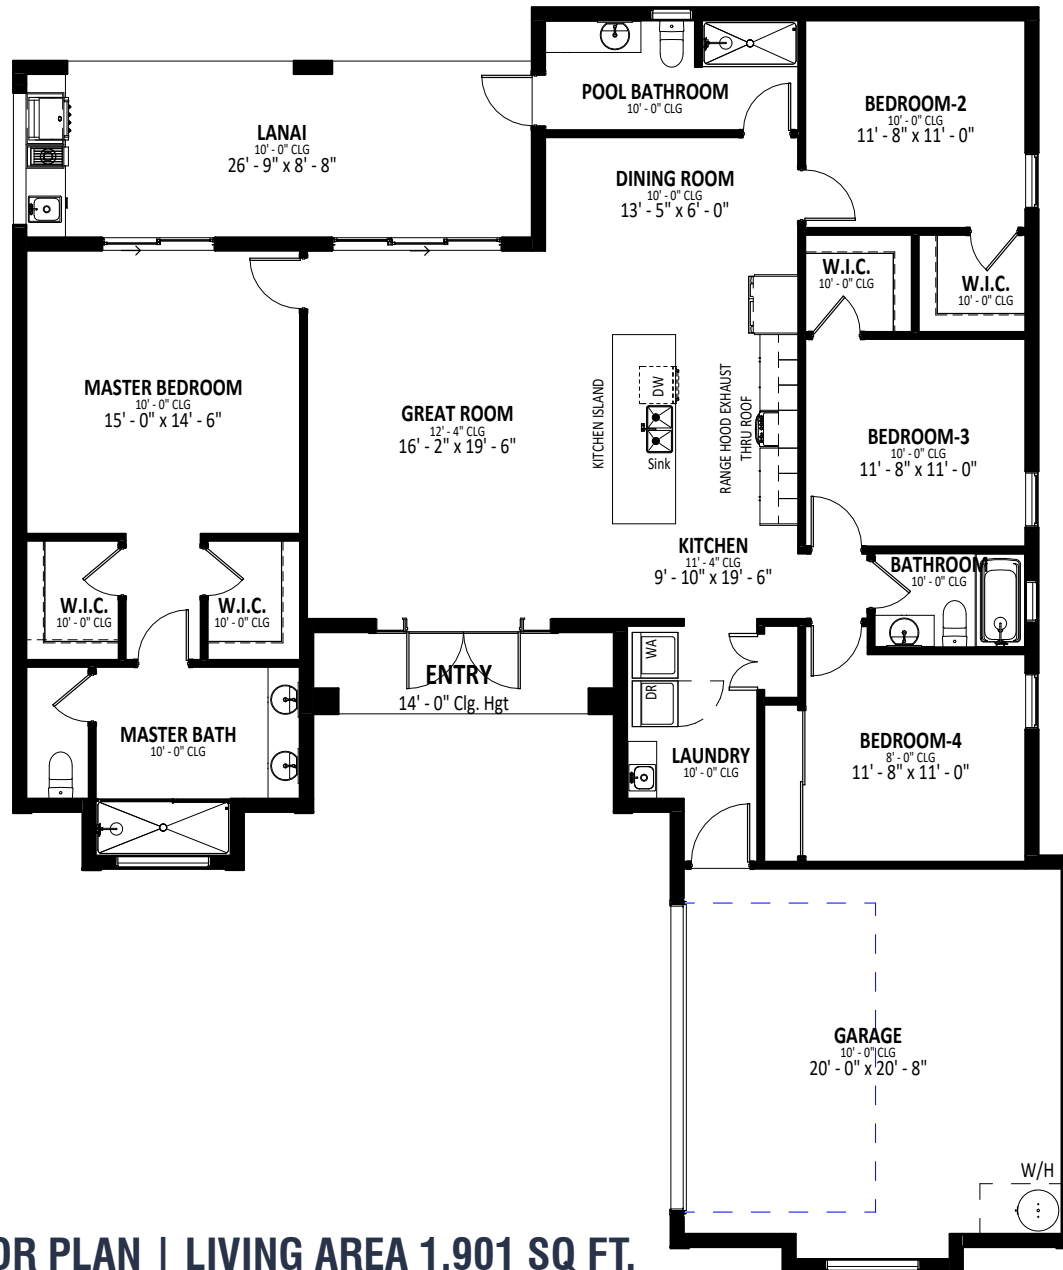

VENICE

4 BEDROOMS | 3 BATH | 2,667 SQ FT.

FRONT VIEW

REAR VIEW

INTERIOR VIEW

FLOOR PLAN | LIVING AREA 1,901 SQ FT.